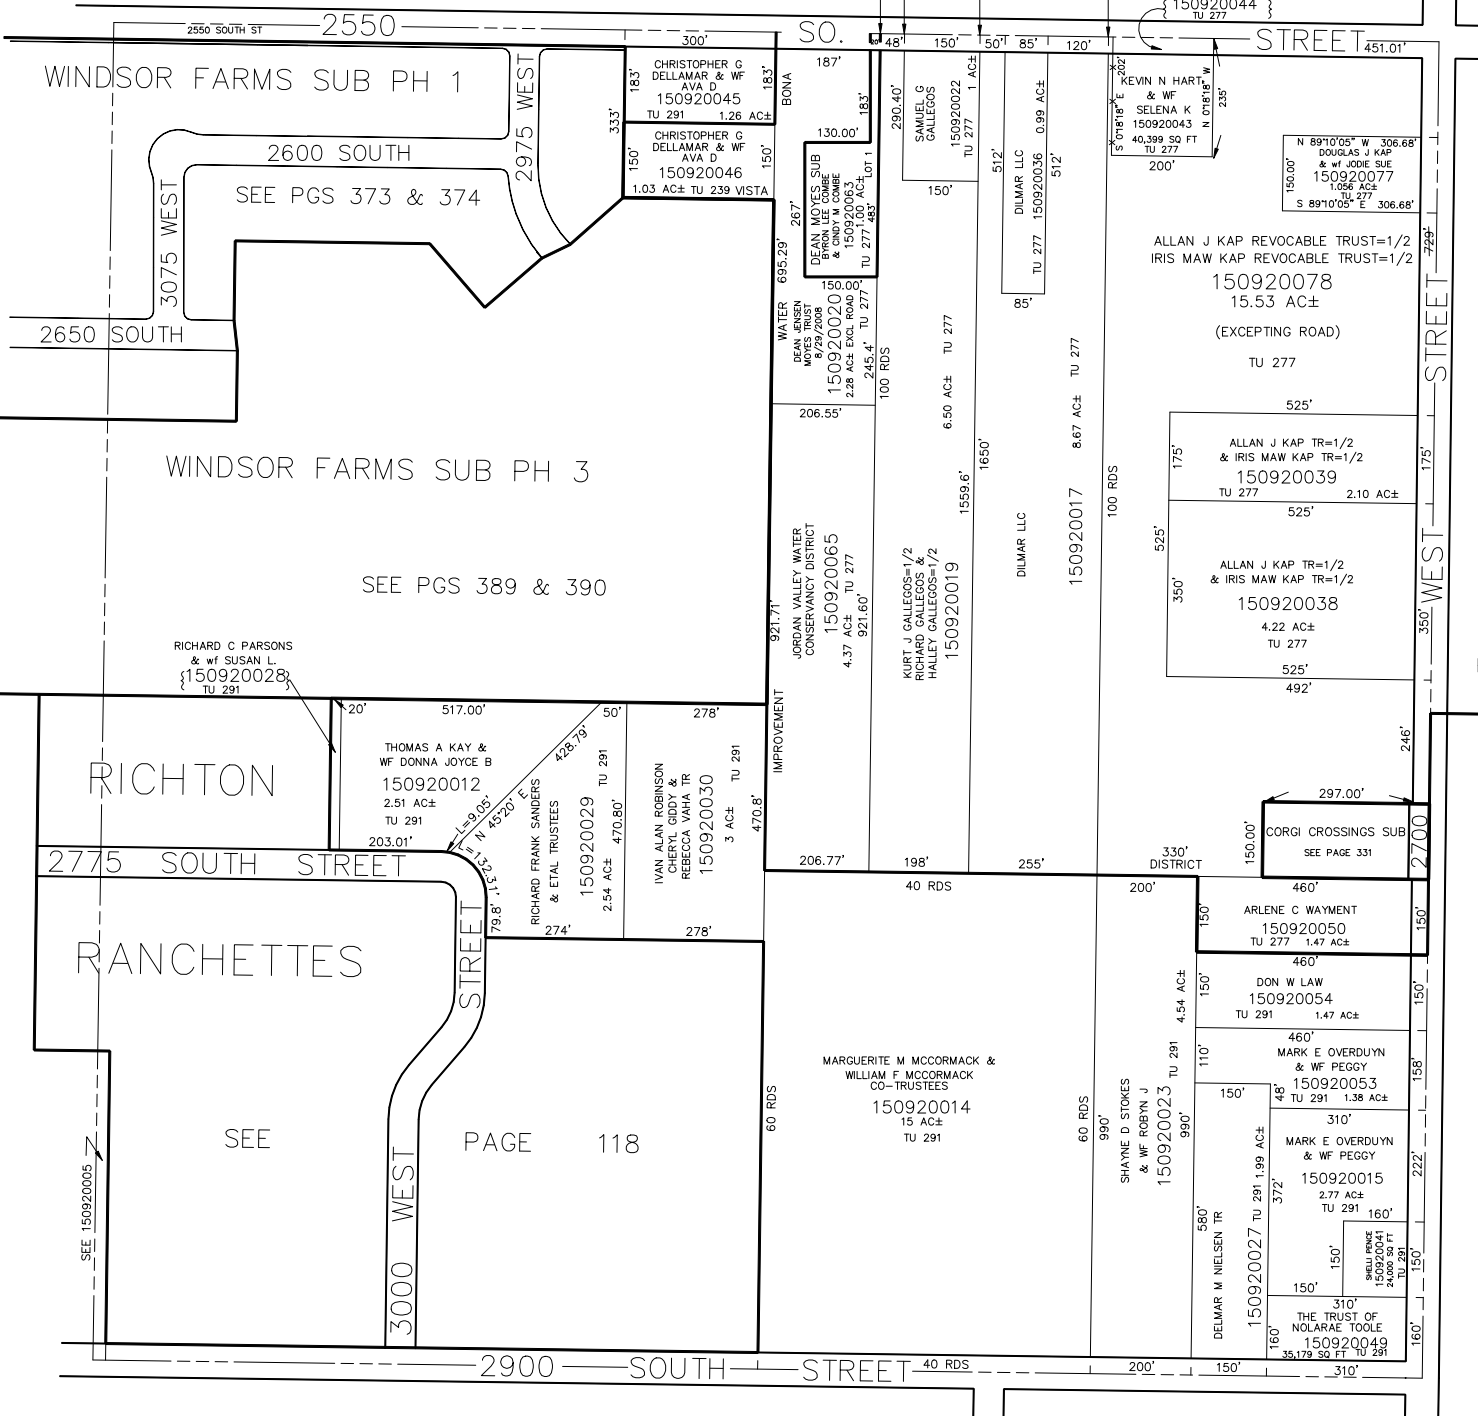

N.E. 1/4
SECTION 34, T.6N., R.2W., S.L.B. & M.

IN WEST HAVEN CITY

TAXING UNIT: 239, 277, 291

SCALE 1" = 200'

SEE PAGE 76

SEE PAGE 96